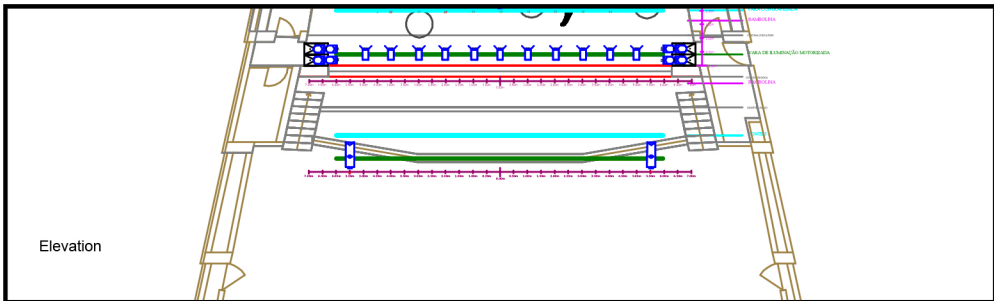

Plan - Not to Scale

Elevation

### Instrument Count (All Layers)

Venue:   
 Show:   
 Designer:   
 Assistant:

Type	Lens	Count	Status	# Lamps	Wattage
ADB ACP 1001		12	HUNG	1	1250
Colorado 2		8	HUNG	14	212
Quad Zoom					
Tour					
PAR 64		8	HUNG	1	1000
PT-EX16K	1.5-2.0:1	3	HUNG	4	1850
Strand Lighting Alto 8/16		2	HUNG	1	2500
Strand Lighting Alto PC Mk2		5	HUNG	1	2000
Strand Lighting Cantata PC		32	HUNG	1	1200